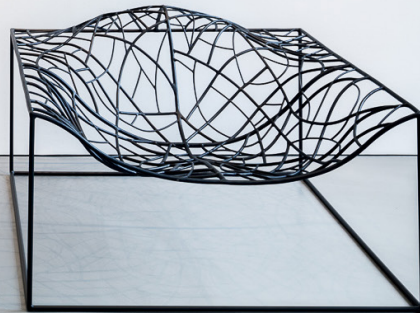

Sebastian Schlegel

**Wheel of Fortune Series, Selection, 2016, 2017, 2018**  
Acrylic Paint, Spraypaint and Metal / Gold Leafing on Canvas, varialbe dimentions